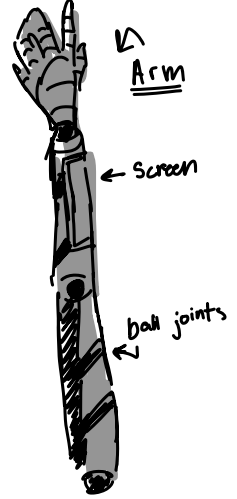

"name": zero (0)
Creator: Yan Longwei
ID: 06777
Model (real name): TRAD.
(Technological Robotics Assistant Device)

tail ↗