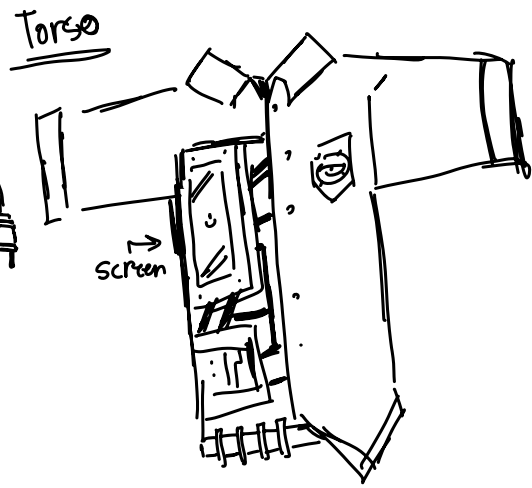

"name": zero (0)
Creator: Yan Longwei
ID: 06777
Model (real name): TRAD.
(Technological Robotics Assistant Device)

tail ↗